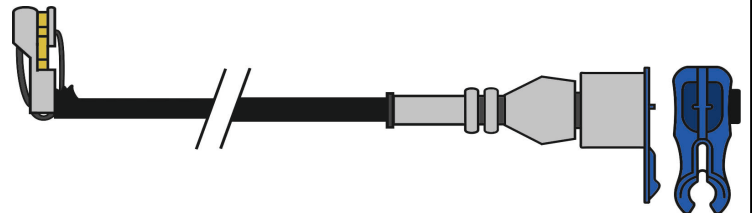

New to Range Wear Leads - November

AWL327

240mm

AWL328

295mm

Application		Pos	F/R	MAN: TGE 16- VOLKSWAGEN: Crafter 16-, Grand California 19-, Multivan 21-
Apec	Mintex	OEM		2N0615437, 2N0615437B, 65259370000, 65259370018
WIR5370	MWI0613			

Application		Pos	R	MAN: TGE 16- VOLKSWAGEN: Crafter 16-, Grand California 19-
Apec	Mintex	OEM		2N0615437A, 65259370001
WIR5374	MWI0612			