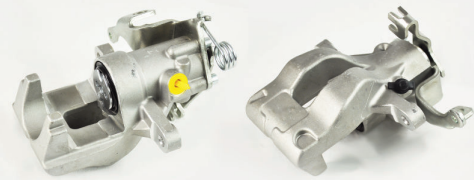

New to Range Calipers - March

ABC1092L

POS
R

ABC1092R

POS
R

INFORMATION				LINKED PARTS				APPLICATIONS				
Product Type		Handbrake Caliper		BD1530HS ABP1282				CITROËN: C4 Grand Picasso 06-13, C4 Picasso 06-13				
Brake System		Bosch										
Piston Diameter		38mm										
Leading/Trailing		Trailing										
AMK	APEC	BRAKE ENGINEERING	DRI	AMK	APEC	BRAKE ENGINEERING	DRI	AMK	APEC	BRAKE ENGINEERING	DRI	
TCA3769	LCA618, LCA618N	CA3066	4198710	TCA3770	RCA618, RCA618N	CA3066R	4298710					
REMY	ROLLING COMPONENTS	SHAFTEC	TRW	REMY	ROLLING COMPONENTS	SHAFTEC	TRW					
DC74248, RAB85359	VSBC153L	BC2325, SBC1175L	BHN1203E	DC74249, RAB85350	VSBC153R	BC2325R, SBC1175R	BHN1204E					
OEM	4400T7, 4401Q4							OEM	4400T8, 4401Q5			

ABC1123L

POS
F

ABC1123R

POS
F

INFORMATION				LINKED PARTS				APPLICATIONS				
Product Type		Floating Caliper		BD1402V ABP1272				MERCEDES-BENZ: Sprinter (3 tonne) 06-18, Sprinter (4 tonne) 06-18, Sprinter (5 tonne) 06-18 VOLKSWAGEN: Crafter 06-16				
Brake System		Brembo										
Piston Diameter		52mm										
Leading/Trailing		Leading										
AMK	APEC	BRAKE ENGINEERING	DRI	AMK	APEC	BRAKE ENGINEERING	DRI	AMK	APEC	BRAKE ENGINEERING	DRI	
TCA3881	LCA584, LCA584N	CA2757	3185710	TCA3882	RCA584, RCA584N	CA2757R	3285710					
REMY	ROLLING COMPONENTS	SHAFTEC	TRW	REMY	ROLLING COMPONENTS	SHAFTEC	TRW					
DC83880, RAB94991	VSBC265L	BC2571	BHS1134E	DC83881, RAB94992	VSBC265R	BC2571R	BHS1135E					
OEM	0034208783, 34208783, 0044205783, 44205783, A0034208783, 2E0615101A, 2E0615105A, 2E0615105C							OEM	2E0615106A, 0034208883, 34208883, 0044205883, 44205883, 2E0615102A, 2E0615106C, A0034208883, A0044205883			