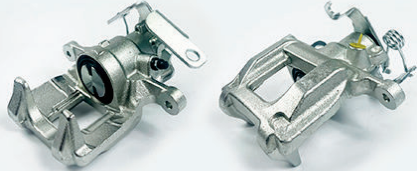

ABC1522L

POS
R

ABC1522R

POS
R

INFORMATION				LINKED PARTS				APPLICATIONS				
Product Type		Handbrake Caliper		BD1580V ABP1195 ABP1199				JAGUAR: S-Type 99-07, XF 08-15, XF Sportbrake 12-15, XJ 03-19, XK 06-14				
Brake System		ATE										
Piston Diameter		45mm										
Leading/Trailing		Leading										
AMK	APEC	BRAKE ENGINEERING	DRI	AMK	APEC	BRAKE ENGINEERING	DRI	AMK	APEC	BRAKE ENGINEERING	DRI	
-	LCA611, LCA611N	CA2564	4100520	-	RCA611, RCA611N	CA2564R	4200520					
REMY	ROLLING COMPONENTS	SHAFTEC	TRW	REMY	ROLLING COMPONENTS	SHAFTEC	TRW					
DC785094	VSBC328L	BC8546, SBC1047L	-	DC785095	VSBC328R	BC8546R, SBC1047R	-					
OEM	C2C27299, C2C29166, C2C41568, C2D25849, C2D35335, C2P12433							OEM	C2C27298, C2C41567, C2D25848, C2D35333, C2P12432			

New to Range Calipers - March

ABC1538L

POS
R

ABC1538R

POS
R

INFORMATION		LINKED PARTS				APPLICATIONS			
Product Type	Handbrake Caliper	BD1824S PLU2227				FORD: Tourneo Custom 12-23, Transit 13-, Transit Custom 12-23			
Brake System	Bosch								
Piston Diameter	48mm								
Leading/Trailing	Trailing								
AMK	APEC	BRAKE ENGINEERING	DRI	AMK	APEC	BRAKE ENGINEERING	DRI		
-	LCA872, LCA872N	CA3353	4157720	-	RCA872, RCA872N	CA3353R	4257720		
REMY	ROLLING COMPONENTS	SHAFTEC	TRW	REMY	ROLLING COMPONENTS	SHAFTEC	TRW		
DC74922	VSBC458L	BC11461, SBC1021L	-	DC74923	VSBC458R	BC21461, SBC1021R	-		
OEM	1768156, 1843325, 2345685, BK212553AA, BK212553AB, RMBK2J2553AB			OEM	1768153, 1843318, 2345683, BK212552AA, BK212552AB, RMBK2J2552AB				