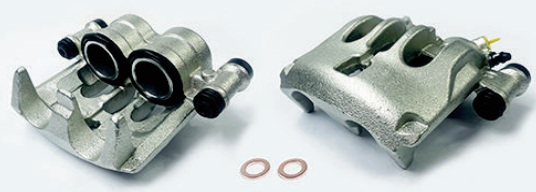

New to Range Calipers - March

ABC1092L

POS
R

ABC1092R

POS
R

INFORMATION				LINKED PARTS				APPLICATIONS				
Product Type		Handbrake Caliper		BD1530HS ABP1282				CITROËN: C4 Grand Picasso 06-13, C4 Picasso 06-13				
Brake System		Bosch										
Piston Diameter		38mm										
Leading/Trailing		Trailing										
AMK	APEC	BRAKE ENGINEERING	DRI	AMK	APEC	BRAKE ENGINEERING	DRI	AMK	APEC	BRAKE ENGINEERING	DRI	
TCA3769	LCA618, LCA618N	CA3066	4198710	TCA3770	RCA618, RCA618N	CA3066R	4298710					
REMY	ROLLING COMPONENTS	SHAFTEC	TRW	REMY	ROLLING COMPONENTS	SHAFTEC	TRW					
DC74248, RAB85359	VSBC153L	BC2325, SBC1175L	BHN1203E	DC74249, RAB85350	VSBC153R	BC2325R, SBC1175R	BHN1204E					
OEM	4400T7, 4401Q4							OEM	4400T8, 4401Q5			

ABC1123L

POS
F

ABC1123R

POS
F

INFORMATION				LINKED PARTS				APPLICATIONS				
Product Type		Floating Caliper		BD1402V ABP1272				MERCEDES-BENZ: Sprinter (3 tonne) 06-18, Sprinter (4 tonne) 06-18, Sprinter (5 tonne) 06-18 VOLKSWAGEN: Crafter 06-16				
Brake System		Brembo										
Piston Diameter		52mm										
Leading/Trailing		Leading										
AMK	APEC	BRAKE ENGINEERING	DRI	AMK	APEC	BRAKE ENGINEERING	DRI	AMK	APEC	BRAKE ENGINEERING	DRI	
TCA3881	LCA584, LCA584N	CA2757	3185710	TCA3882	RCA584, RCA584N	CA2757R	3285710					
REMY	ROLLING COMPONENTS	SHAFTEC	TRW	REMY	ROLLING COMPONENTS	SHAFTEC	TRW					
DC83880, RAB94991	VSBC265L	BC2571	BHS1134E	DC83881, RAB94992	VSBC265R	BC2571R	BHS1135E					
OEM	0034208783, 34208783, 0044205783, 44205783, A0034208783, 2E0615101A, 2E0615105A, 2E0615105C							OEM	2E0615106A, 0034208883, 34208883, 0044205883, 44205883, 2E0615102A, 2E0615106C, A0034208883, A0044205883			