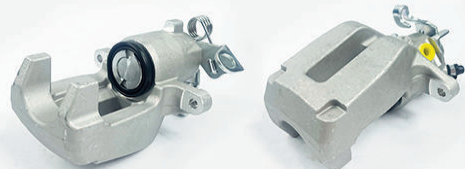

New to Range Calipers - January

ABC1011L

POS
R

ABC1011R

POS
R

INFORMATION		LINKED PARTS				APPLICATIONS			
Product Type	Handbrake Caliper	BD868V PLU3676				AUDI: A3 99-03, TT 98-06, TT Roadster 99-06 SEAT: Leon 01-06 SKODA: Octavia 01-06 VOLKSWAGEN: Beetle 00-10, Bora 98-14, Golf 99-09			
Brake System	Girling								
Piston Diameter	38mm								
Leading/Trailing	Trailing								
AMK	APEC	BRAKE ENGINEERING	DRI	AMK	APEC	BRAKE ENGINEERING	DRI		
TCA3081	LCA236 LCA236N	CA1946	4153210	TCA3082	RCA236 RCA236N	CA1946R	4253210		
REMY	ROLLING COMPONENTS	SHAFTEC	TRW	REMY	ROLLING COMPONENTS	SHAFTEC	TRW		
DC72960 RAB83071	VSBC173L	BC9164 SBC1117L	BHN282E 13012147265	DC72961 RAB83072	VSBC173R	BC9164R SBC1117R	BHN281E BHN284E		
OEM	1J0615423E, 8N0615423C, 1U0615423, 8N0615423B			OEM	1J0615424E, 1J0615424G, 8N0615424C, 1U0615424, 8N0615424B				