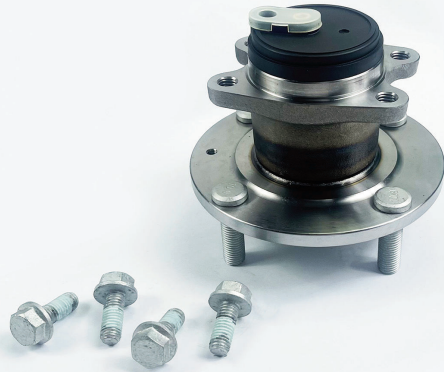

LBK8927

Application Pos **F**

ALFA ROMEO:
159 05-12
Brera 06-11
Spider 06-11

BORG & BECK	CONTI	COMLINE	DELPHI	FAI	FIRST LINE
BWK1120 BWK1121	-	CHA142	-	-	FBK1120 FBK1121
KEY PARTS	NAPA	NATIONAL	OPTIMAL	QH	SKF
-	PWB1262	NBK1122	801910	QWB1379	VKBA6582
OEM	50702890, 71753815				

LBK8973

Application Pos **F**

MAZDA:
6 02-07
CX-7 06-14
CX-9 07-

BORG & BECK	CONTI	COMLINE	DELPHI	FAI	FIRST LINE
BWK1161 BWK1127	-	CBK157	-	-	FBK1127 FBK1161
KEY PARTS	NAPA	NATIONAL	OPTIMAL	QH	SKF
KWB1127	PWB1206	NBK3064	941313	QWB1517	VKBA6849
OEM	GP9A-33-047A, GP9A-33-047B, GP9A-33-047C, GP9A-33-047D				

New to Range Wheel Bearings - August

LBK8977

Application Pos R

MITSUBISHI:
Colt 04-12
SMART:
Forfour 04-16

BORG & BECK	CONTI	COMLINE	DELPHI	FAI	FIRST LINE
BWK1227	-	CHA143	-	-	FBK1227
KEY PARTS	NAPA	NATIONAL	OPTIMAL	QH	SKF
KWB1227	PWB1224	NBK1160	402467	QWB1521	VKBA3685
OEM	MR594494, MR594142				